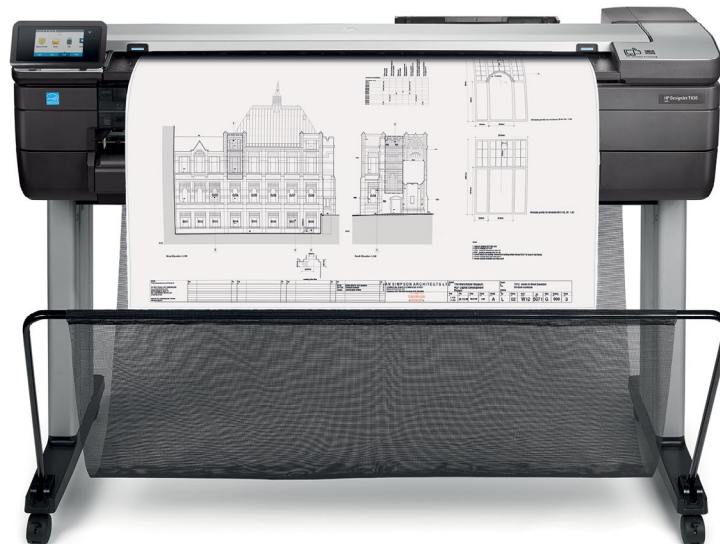

HP DesignJet T830 36-in Multifunction Printer

The smart choice for architecture and construction offices ready to evolve

Communicate more effectively—no learning curve needed—with print plus scan and copy capabilities