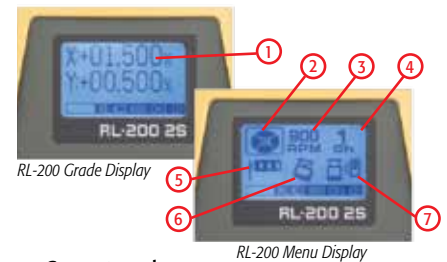

The Bluetooth® word mark and logos are registered trademarks owned by Bluetooth SIG, Inc. and any use of such marks by Topcon is under license. Other trademarks and trade names are those of their respective owners.

PRIMARY FEATURES

RL-200 Series

Topcon's RL-200 Series sets new standards for simplicity and accuracy. Rugged, lightweight, and compact, it's twice the laser at an amazingly affordable price!

RL-200 Series

Topcon's RL-200 Series revolutionary encoding system provides the highest grade repeatability, 7 arc seconds, of any other laser! No one even comes close. Setup after setup, time after time, you're always right on grade!

Choose from two models, RL-200 1S single slope, or RL-200 2S dual slope. The RL-200 1S provides single slopes from -5% up to $+25\%$. The RL-200 2S provides dual slopes up to $\pm 10\%$ in the X axis, or up to an industry leading -5 to $+25\%$ in the Y axis.

Control the RL-200 2S - remotely!

When the RL-200 2S is operating, the RC-400 displays all operating information up to 1,000 ft. (300m) away. Change grade, select menu settings, check operational status, even verify battery life, all without touching the laser!

Verifiable operation? It couldn't be clearer...

Topcon's RL-200 features a large, high-contrast, graphical display that clearly shows all functions at a glance:

1. Current grade
2. Masking: Electronic shutter up to 3 quadrants
3. Selectable rotation speed: 300/600/900 rpm
4. Selectable remote channel: up to 9 channels
5. Sensitivity selector
6. HI alert: indicates when laser has been disturbed
7. HI alert to sensor

KIT COMPONENTS

Model		RL-200 1S		RL-200 2S	
Laser	RL-200 2S			X	X
	RL-200 1S	X	X		
Detector	LS-80L w/ Holder 6	X	X	X	X
Battery	Rechargeable Battery Kit		X		X
	Dry Battery Kit	X		X	
Remote Control	RC-400				X

Rechargeable BT Kit: BT-67Q, DB-75C, AD-11 Dry BT Kit: DB-75, Dry Battery D size

Your local Authorized Topcon dealer is:

DICARLO
SALES - SUPPLIES - REPAIRS - RENTALS
www.dicarlotech.com
410-749-0112